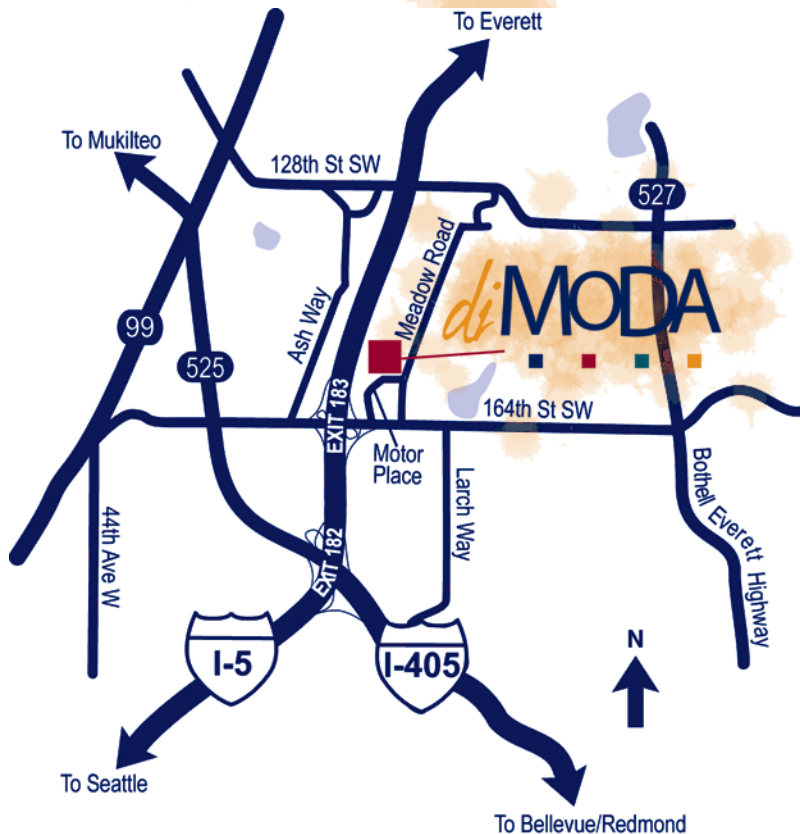

Driving Directions to diModa

From I-5 North

Take the 164th St SW exit, #183. Stay in the middle lane to the traffic light and make a right turn (east) onto 164th St SW. Move to the left lane to turn left (north) onto Meadow Road. DiModa will be on the left side of the road in approximately half a mile.

From I-5 South

Take the 164th St SW exit, #183. Turn left (east) onto 164th St SW. Stay in the left lane to turn left (north) at Meadow Road. DiModa will be on the left side of the road in approximately half a mile.

From the Bothell Everett Highway

Turn left (west) on 164th St SW. Turn right (north) onto Meadow Road. DiModa will be on the left side of the road in approximately half a mile.

Illustrations are an artist's conception only. All dimensions and sizes are approximate. Window locations and sizes may vary per elevation.